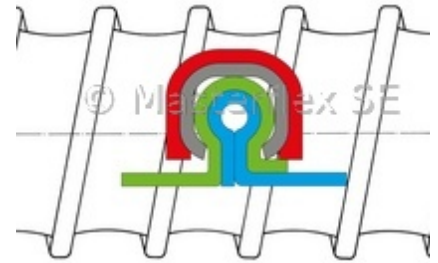

Carflex 300

Exhaust gas hose for exhaust fumes up to +300°C

Technical Drawing

Connections

Construction

Material

- clamp profile spiral: hot-dip galvanised steel band with additional plastic outer scuff-protection profile
- wall: special-coated textile high-temperature fabric

Properties

- hardly inflammable
- outer chafing protection spiral
- good flow characteristics
-

- robust
- vibration-proof
- extremely compressible to approx. 1:5
- withstands high mechanical loads
- high tension-proof connection of wall-lining and spiral via special clamp mechanism
- highly flexible
- abrasion-resistant to soot particles from diesel exhaust fumes
- smallest bending radii

Temperature Range

- from -60°C to +300 °C (Exhaust temperatures) with appropriate use if exhaust regulators and sufficient air supply (approx. 50% at the maximum given temperature)

Product Variations

DN	vacuum	bend radius	outer Ø	weight/m	article no.	production length	max. production length
	bar	mm	mm	kg		m	m
63	0,17	38	76	0,55	000340:63:x	2,5/5/7,5/10/12/15	25
75	0,14	46	89	0,51	000340:75:x	2,5/5/7,5/10/12/15	25
80	0,12	48	93	0,51	000340:80:x	2,5/5/7,5/10/12/15	25
100	0,08	60	117	0,64	000340:100:x	2,5/5/7,5/10/12/15	25
125	0,05	75	142	0,79	000340:125:x	2,5/5/7,5/10/12/15	25
150	0,04	90	167	1,23	000340:150:x	2,5/5/7,5/10/12/15	25
200	0,02	120	217	1,67	000340:200:x	2,5/5/7,5/10/12/15	25